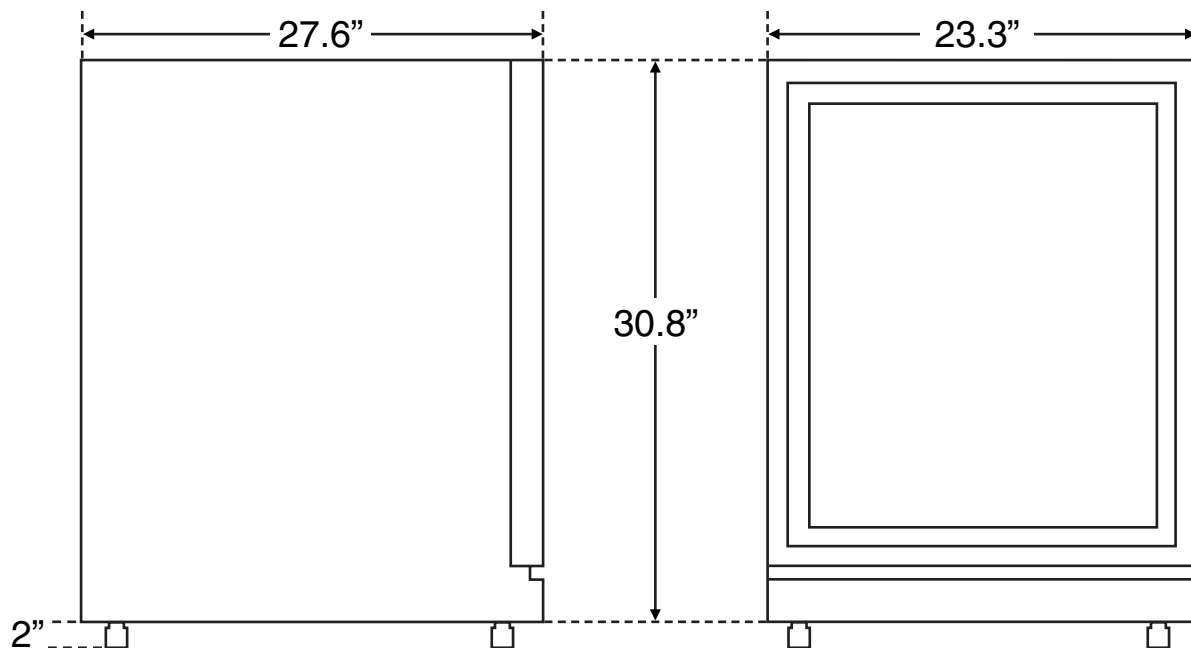

CABINET CONSTRUCTION

- High-density, CFC-Free, polyurethane insulation
- Large low-E double pane tempered thermal glass side panels
- Exterior: galvanized metal cabinet with powder coated painted surface
- Interior: easy to clean pre-painted steel

SHELVING

- Adjustable shelves

OPERATING CONDITIONS

- The unit is best suited for an environment where temperatures remain below 85°F and humidity does not exceed 55%.
- Areas with direct sunlight should also be avoided.

REFRIGERATION

- Easy to reach components for repairs
- Adjustable thermostat
- Forced air evaporator.

OPTIONS

- Leveling Legs: Easy to clean stainless steel legs.
- Optional attachable lock with key.
- Custom graphics

WARRANTY

- 3 year parts and labor warranty
- 5 year compressor

LIGHTING

- Horizontal & Vertical LED lighting

LEVELING LEGS

OPTIONAL LOCK WITH KEY

*Specifics may change without notification