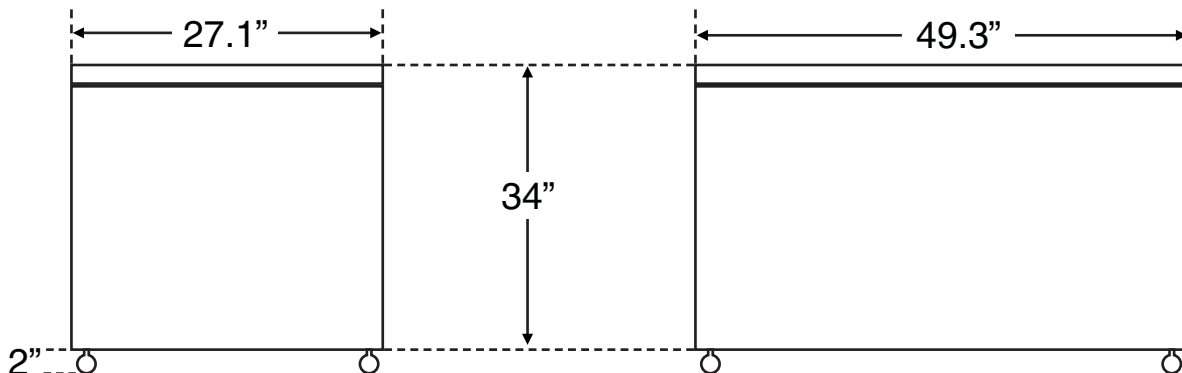

HEAVY DUTY CASTERS

REMOVEABLE BASKETS

*Specifics may change without notification