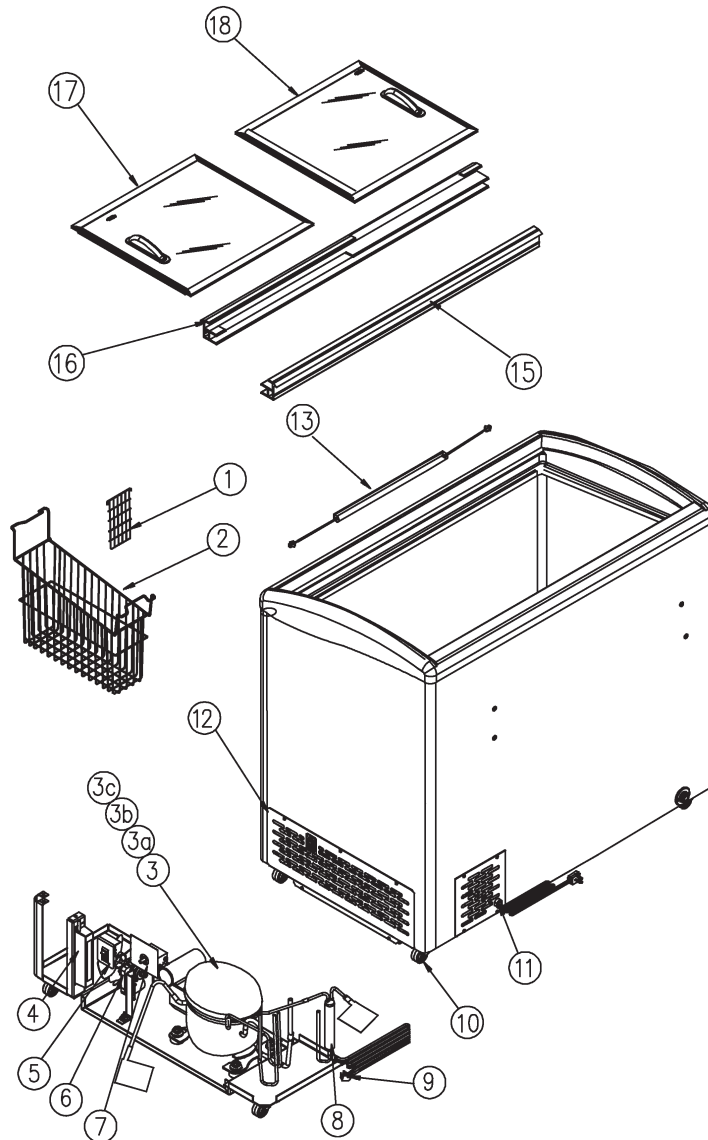

NBH-60 Parts and Descriptions

ITEM #	PART #	DESCRIPTION
1	100589081	Basket Divider
2	100589077	Wire Basket
3	100397095	Compressor Embraco EM2X1121U
3a	100523008	Overload, Embraco EM2X1121U
3b	100524006	Start Relay, Embraco EM2X1121U
3c	100525008	Start Capacitor, Embraco EM2X1121U
4	181854007	LED Driver Assembly
5	100412001	Switch, Rocker Light
6	100478016	Motor, Condenser
7	100398024	Temperature Control, Mechanical
8	100773000	Drier, Refrigerant
9	100388010	Power cord, NBH
10	100476016	Caster, NBH
11	100495001	Strain Relief
12	101141011	Vent Cover, Side, Grill
13	300396058	LED Light Bar, 40" 12 VDC, 7W
15	103774004	Lid Rail, Rear, NBH-60
16	103772004	Lid Rail, Front, NBH-60
17	181834015	Lower Lid Assembly, NBH-60
18	181835017	Upper Lid Assembly, NBH-60