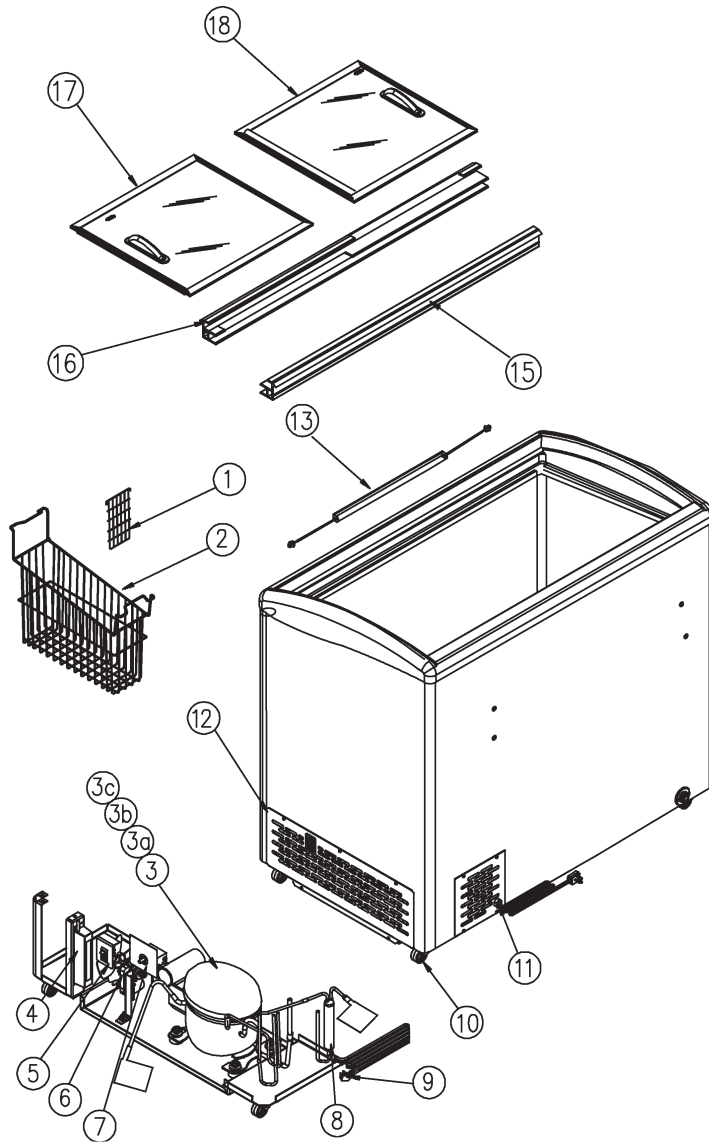

NBH-68 Parts and Descriptions

ITEM #	PART #	DESCRIPTION
1	100589081	Basket Divider
2	100589077	Wire Basket
3	100397095	Compressor Embraco EM2X1121U
3a	100523008	Overload, Embraco EM2X1121U
3b	100524006	Start Relay, Embraco EM2X1121U
3c	100525008	Start Capacitor, Embraco EM2X1121U
4	181854007	LED Driver Assembly
5	100412001	Switch, Rocker Light
6	100478016	Motor, Condenser
7	100398024	Temperature Control, Mechanical
8	100773000	Drier, Refrigerant
9	100388010	Power cord, NBH
10	100476016	Caster, NBH
11	100495001	Strain Relief
12	101141011	Vent Cover, Side Grill
13	300396058	LED Light Bar, 40" 12 VDC, 7W
15	103774005	Lid Rail, Rear, NBH-68
16	103772005	Lid Rail, Front NBH-68
17	181834016	Lower Lid Assembly, NBH-68
18	181835018	Upper Lid Assembly, NBH-68