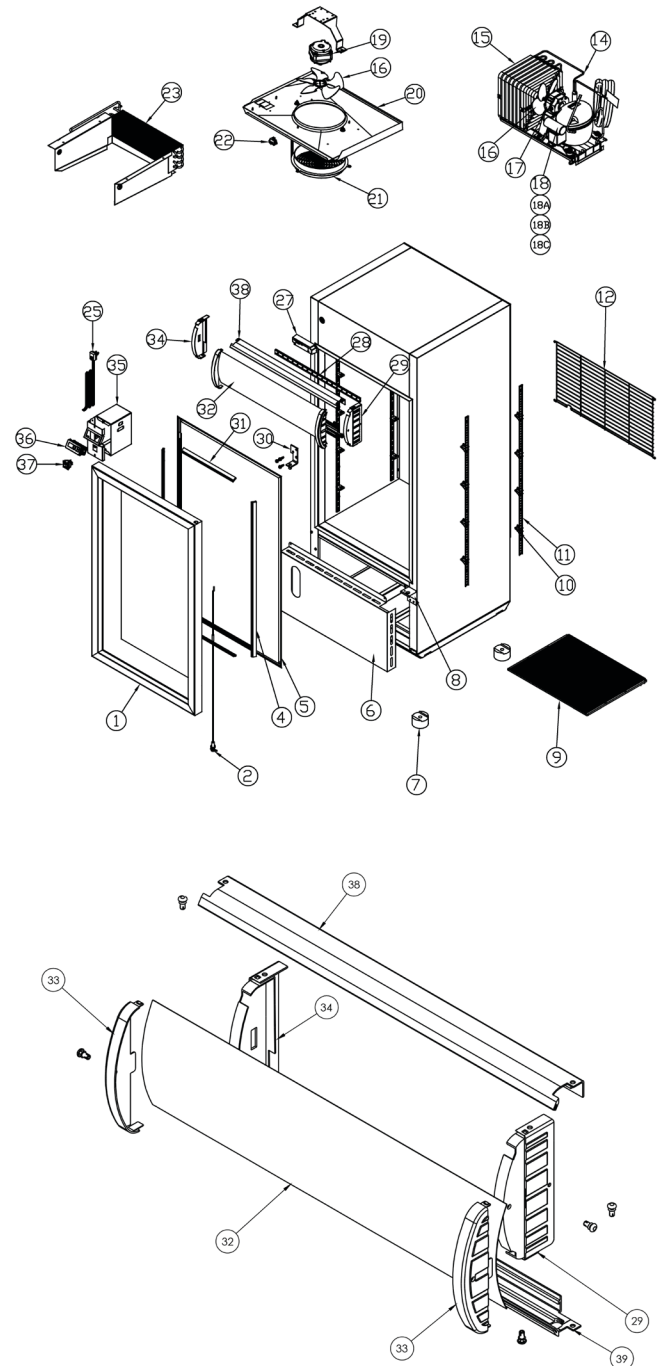

RMH-12 Parts and Descriptions

ITEM #	PART #	DESCRIPTION
1	181873195	Door Assembly, LED, Right Swing, RMH12
2	181741000	Spring Torsion Bas Assembly, 840 mm
4	300396067	LED Light Bar, 31", 12VDC, 18 LED
5	300484064	Magnetic Door Gasket, RMH12
6	102211085	Grill, Front, Right Hand Swing, RMH12
7	181460000	Leveler Leg, Pod, Black 1 1/2 "
8	300125001	Support, Right Door, Bottom
9	100185158	Wire Shelf, White, RMH12
10	100389003	Shelf Clip
11	100390008	Aluminum Pilaster, 34"
12	300196000	Grill, Rear
14	100840002	Dryer Filter
15	181496030	Condenser Assembly, 6 ckt
16	100436005	Fan Blade, 7", Aluminum
17	100669051	Fan Motor, Elco, 12 Watt
18	100397140	Compressor, Tecumseh TCW360U-LS6A
18A	100515074	Overload, Tecumseh TCW360U-LS6A
18B	100516085	Start Relay, Tecumseh TCW360U-LS6A
18C	100517072	Start Capacitor, Tecumseh TCW360U-LS6A
19	100669051	Evaporator Fan Motor, Elco, 12 Watt
20	180072123	Drain Pan Assembly, RMH12
21	100195000	Fan Blade Guard
22	100412001	Switch, Rocker, Single Pole, Lights
23	181250014	Evaporator Coil, RMH12
25	100388005	Power Cord, RMH
26	181618034	ASSEMBLY OF COPETE RMH-12
27	183602001	LED Driver Module, 12VDC, 20W
28	300396066	LED Light Bar, 19.7", 12VDC, 16 LED
29	300218000	Canopy Lid, Side Rail, Header, Right Hand
30	181083003	Hinge, Right Door, Top
31	300396065	LED LAMP ELTEC MODEL LP031P45
32	300304000	Display Panel, White, RMH12
33	300219000	Canopy Cap, Side
34	300217000	Canopy Lid, Side Rail, Header, Left Hand
36	300362008	Electronic Temp Control, AKO-D14120
37	100595003	Power Switch, Main,

ITEM #	PART #	DESCRIPTION
38	103074012	Header Rail Upper
39	103081062	Header Rail Lower

460 Southport Commerce Blvd.
 Spartanburg SC 29306
 Phone: 864-574-6004
 Fax: 864-574-6005

www.ojedausa.com
 sales@ojedausa.com